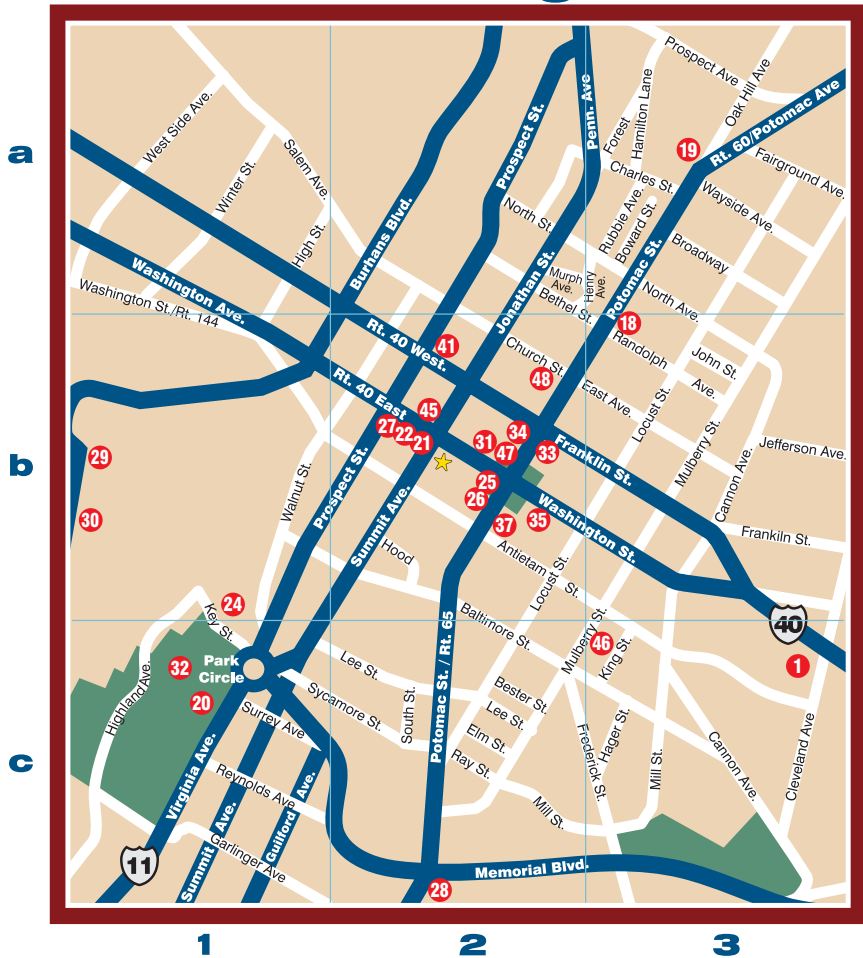

Downtown Hagerstown

Hagerstown Metro Area

ACCOMMODATIONS

Hotel/Motels

- 1 Best Western Grand Venice Inn, c-3
- 2 Clarion Hotel & Conference Center, e-6
- 3 Comfort Suites, f-6
- 4 Country Inn & Suites, e-4
- 5 Days Inn Hagerstown, e-6
- 6 Four Points—Sheraton, f-6
- 7 Hampton Inn—I-81, d-5
- 8 Hampton Inn—Dual Highway, f-6
- 9 Holiday Inn Express Hotel & Suites, e-4
- 10 Microtel, d-5
- 11 Motel 6, e-4
- 12 Plaza Hotel, e-4
- 13 Quality Inn, e-6

- 14 Red Roof Inn, f-4
- 15 Sleep Inn, f-5

- 16 Super 8 (Dual Highway), e-6
- 17 Super 8 (Halfway Blvd.), e-4

Bed and Breakfasts

- 18 Inn on Potomac, b-3
- 19 Wingrove Manor B&B, a-3

ATTRACTIONS

- 20 City Park, c-1
- 21 Discovery Station, b-2
- 22 Hagerstown Aviation Museum, b-2
- 23 Hagerstown Suns/Hagerstown Municipal Stadium, e-5
- 24 Jonathan Hager House, b-1

- 25 Maryland Symphony Orchestra, b-2
- 26 Maryland Theatre, b-2
- 27 Miller House, b-2
- 28 Rose Hill Cemetery of Hagerstown, c-2
- 29 Round House Museum, b-1
- 30 The Train Room and Museum, b-1
- 31 Washington County Arts Council, b-2
- 32 Washington County Museum of Fine Arts, c-1
- 33 Washington County Playhouse, b-2

SHOPPING

- 47 Cloak & Cupboard Antiques, b-2
- 48 Farmer's Market, b-2
- 49 Homeplace Gift and Garden, f-6
- 50 Prime Outlets, f-5
- 51 Valley Mall, e-4