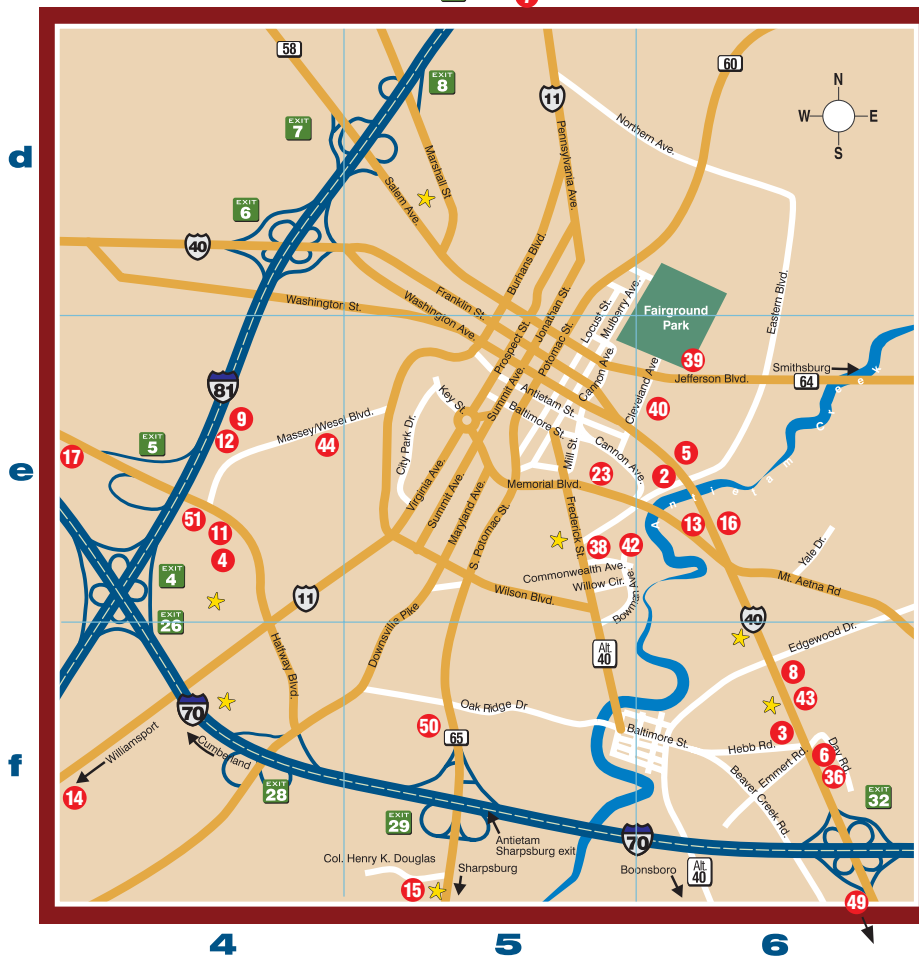

Downtown Hagerstown

Hagerstown Metro Area

ACCOMMODATIONS

Hotel/Motels

- 1 Best Western Grand Venice Inn, c-3
- 2 Clarion Hotel & Conference Center, e-6
- 3 Comfort Suites, f-6
- 4 Country Inn & Suites, e-4
- 5 Days Inn Hagerstown, e-6
- 6 Four Points—Sheraton, f-6
- 7 Hampton Inn—I-81, d-5
- 8 Hampton Inn—Dual Highway, f-6
- 9 Holiday Inn Express Hotel & Suites, e-4
- 10 Microtel, d-5
- 11 Motel 6, e-4
- 12 Plaza Hotel, e-4
- 13 Quality Inn, e-6

- 14 Red Roof Inn, f-4
- 15 Sleep Inn, f-5

- 16 Super 8 (Dual Highway), e-6
- 17 Super 8 (Halfway Blvd.), e-4

Bed and Breakfasts

- 18 Inn on Potomac, b-3
- 19 Wingrove Manor B&B, a-3

ATTRACTIONS

- 20 City Park, c-1
- 21 Discovery Station, b-2
- 22 Hagerstown Aviation Museum, b-2
- 23 Hagerstown Suns/Hagerstown Municipal Stadium, e-5
- 24 Jonathan Hager House, b-1

- 25 Maryland Symphony Orchestra, b-2
- 26 Maryland Theatre, b-2
- 27 Miller House, b-2
- 28 Rose Hill Cemetery of Hagerstown, c-2
- 29 Round House Museum, b-1
- 30 The Train Room and Museum, b-1
- 31 Washington County Arts Council, b-2
- 32 Washington County Museum of Fine Arts, c-1
- 33 Washington County Playhouse, b-2

SHOPPING

- 47 Cloak & Cupboard Antiques, b-2
- 48 Farmer's Market, b-2
- 49 Homeplace Gift and Garden, f-6
- 50 Prime Outlets, f-5
- 51 Valley Mall, e-4