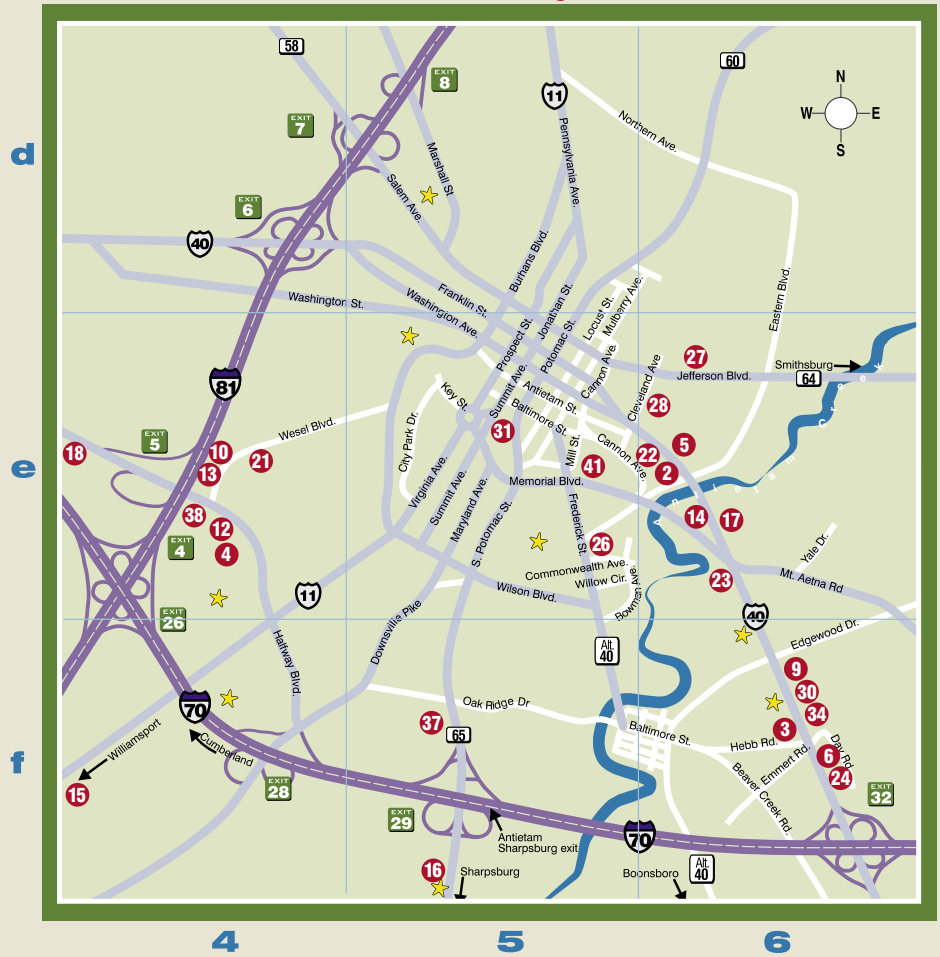

## DINING

- 21 Ground Round, e-4
- 22 House of Kobe, e-6
- 23 Ledo's Pizza, e-6
- 24 Nicholas' Restaurant, f-6
- 25 Schmankerl Stube, b-2

## SHOPPING

- 35 Cloak & Cupboard, b-2
- 36 Farmer's Market, b-2
- 37 Prime Outlets, f-5
- 38 Valley Mall, e-4
- 39 Washington County Arts Council & Gallery, b-2

## ATTRACTIONS

- 40 City Park, c-1
- 41 Hagerstown Suns/  
Hagerstown Municipal Stadium, e-5
- 42 Jonathon Hager House, b-1
- 43 Maryland Symphony Orchestra, b-2
- 44 Maryland Theatre, b-2

- 45 Miller House, b-2
- 46 Rose Hill Cemetery of Hagerstown, c-2
- 47 Round House Museum, b-1
- 48 The Train Room and Museum, b-1
- 49 Washington County  
Museum of Fine Arts, c-1
- 50 Washington County Playhouse, b-2

# Hagerstown Metro Area